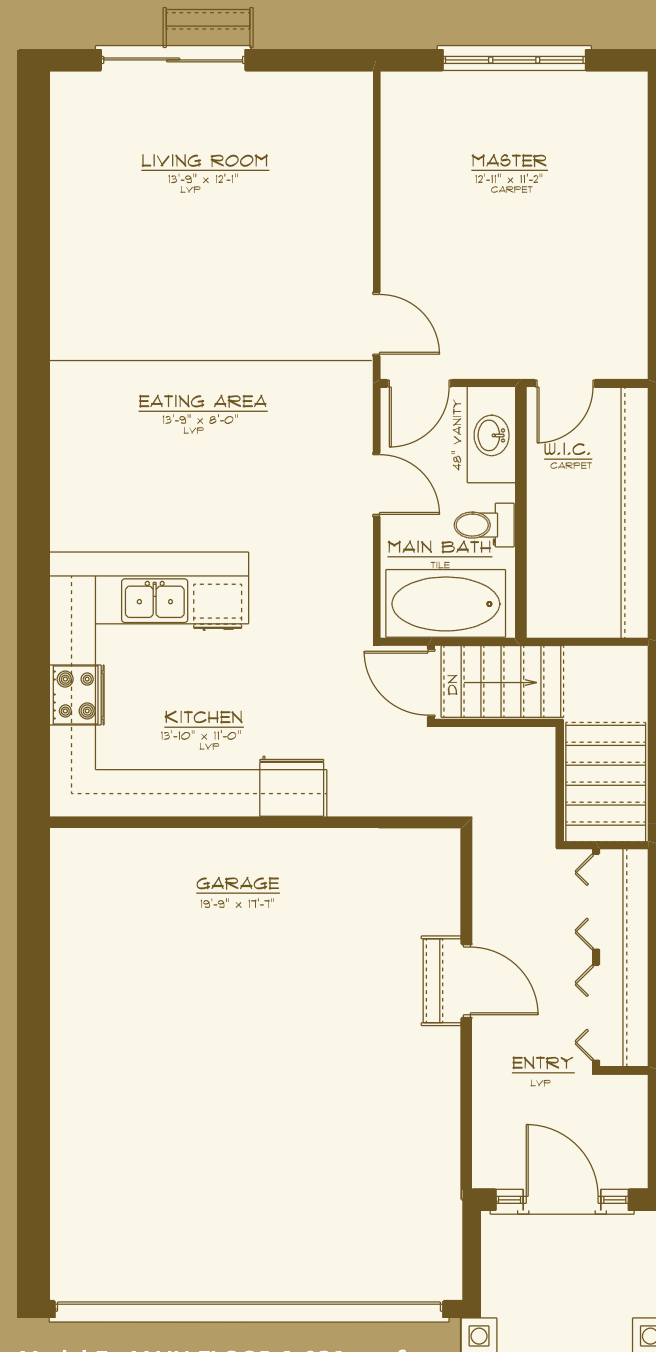

AVON | WEST
STRATFORD
TOWNHOMES

Model E

Square Footage: 1,021

Bedrooms: 1

Bathrooms: 1

Storeys: 1

1 Bedroom, 1 storey, master with ensuite and walk-in closet, 1 bath, oversized single car garage.

**Bromberg
Homes**

Division of Werner Bromberg Ltd.

Model E - 3 Block

Model E - 7 Block

Model E - 4 Block

Model E - 5 Block

AVON | WEST
STRATFORD
TOWNHOMES

Model E

Square Footage: 1,021

Bedrooms: 1

Bathrooms: 1

Storeys: 1

1 Bedroom, 1 storey, master with
ensuite and walk-in closet, 1 bath,
oversized single car garage.

**Bromberg
Homes**

Division of Werner Bromberg Ltd.

Model E - MAIN FLOOR 1,021 sq. ft.